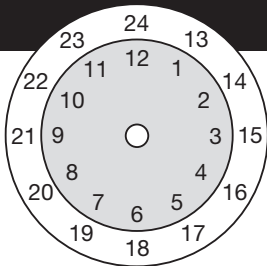

Lavendon - Olney - Central Milton Keynes

Operated by Meridian Bus

Sunday only

Lavendon, The Cross	1030	1200	1330	1600
Olney, Market Square	1044	1214	1344	1614
CMK, The Point (M3)	1109	1239	1409	1639

CMK, The Point (M3)	1116	1246	1516	1646
Olney, The Bull PH	1141	1311	1541	1711
Lavendon, The Cross	1155	1325	1555	1725

No service on other days or Public Holidays

07.08.16/v1

The 24 hour clock

All timings are shown in the 24 hour clock, for example:

0526 = 5.26am

1200 = 12 noon

2147 = 9.47pm

0804 = 8.04am